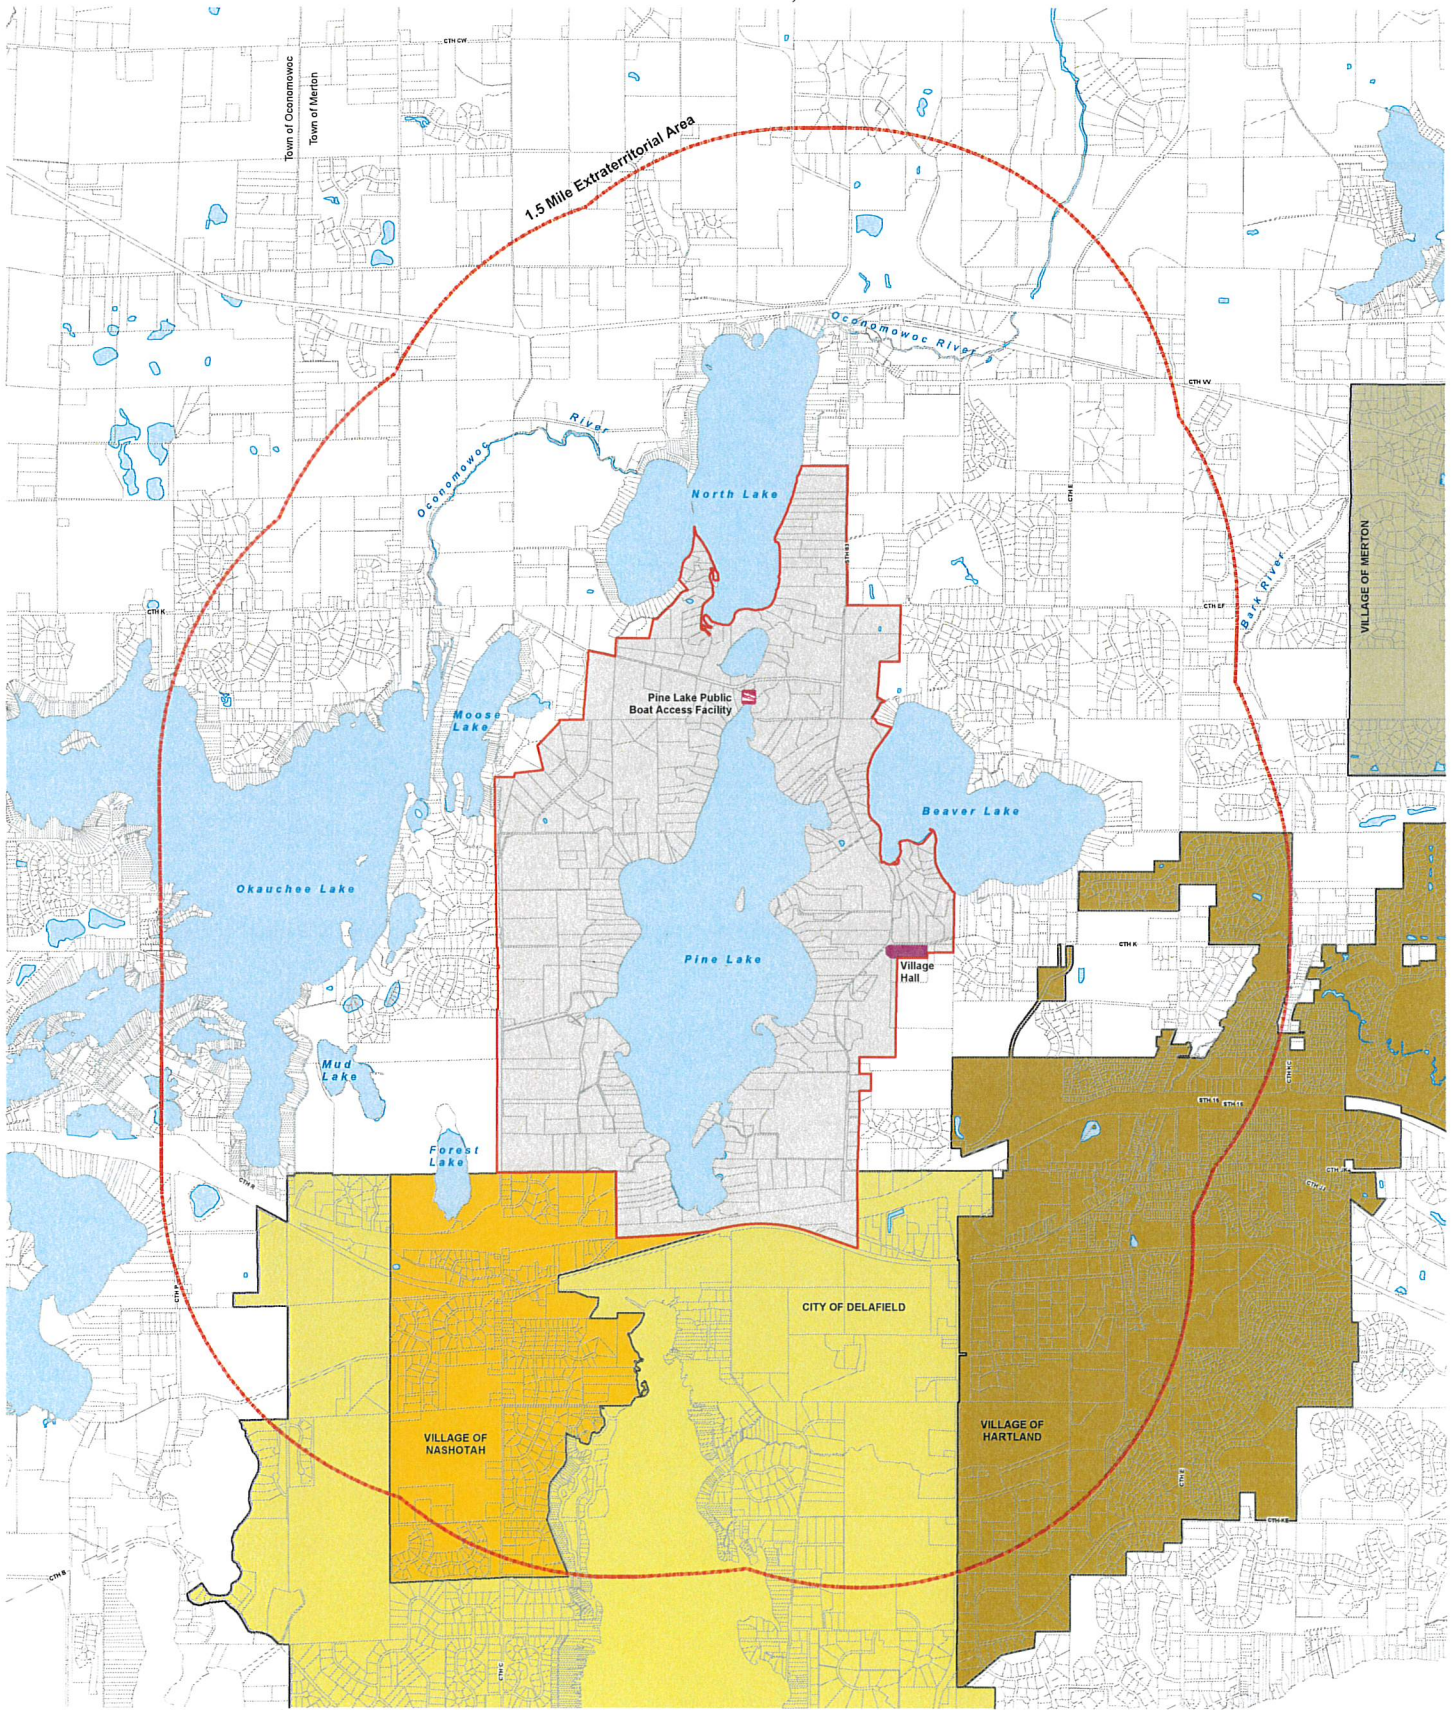

MAP of the  
**VILLAGE OF CHENEQUA**  
 WAUKESHA COUNTY, WISCONSIN

- Legend**
- VILLAGE OF CHENEQUA
  - 1.5 Mile Extraterritorial Area
  - Village Hall