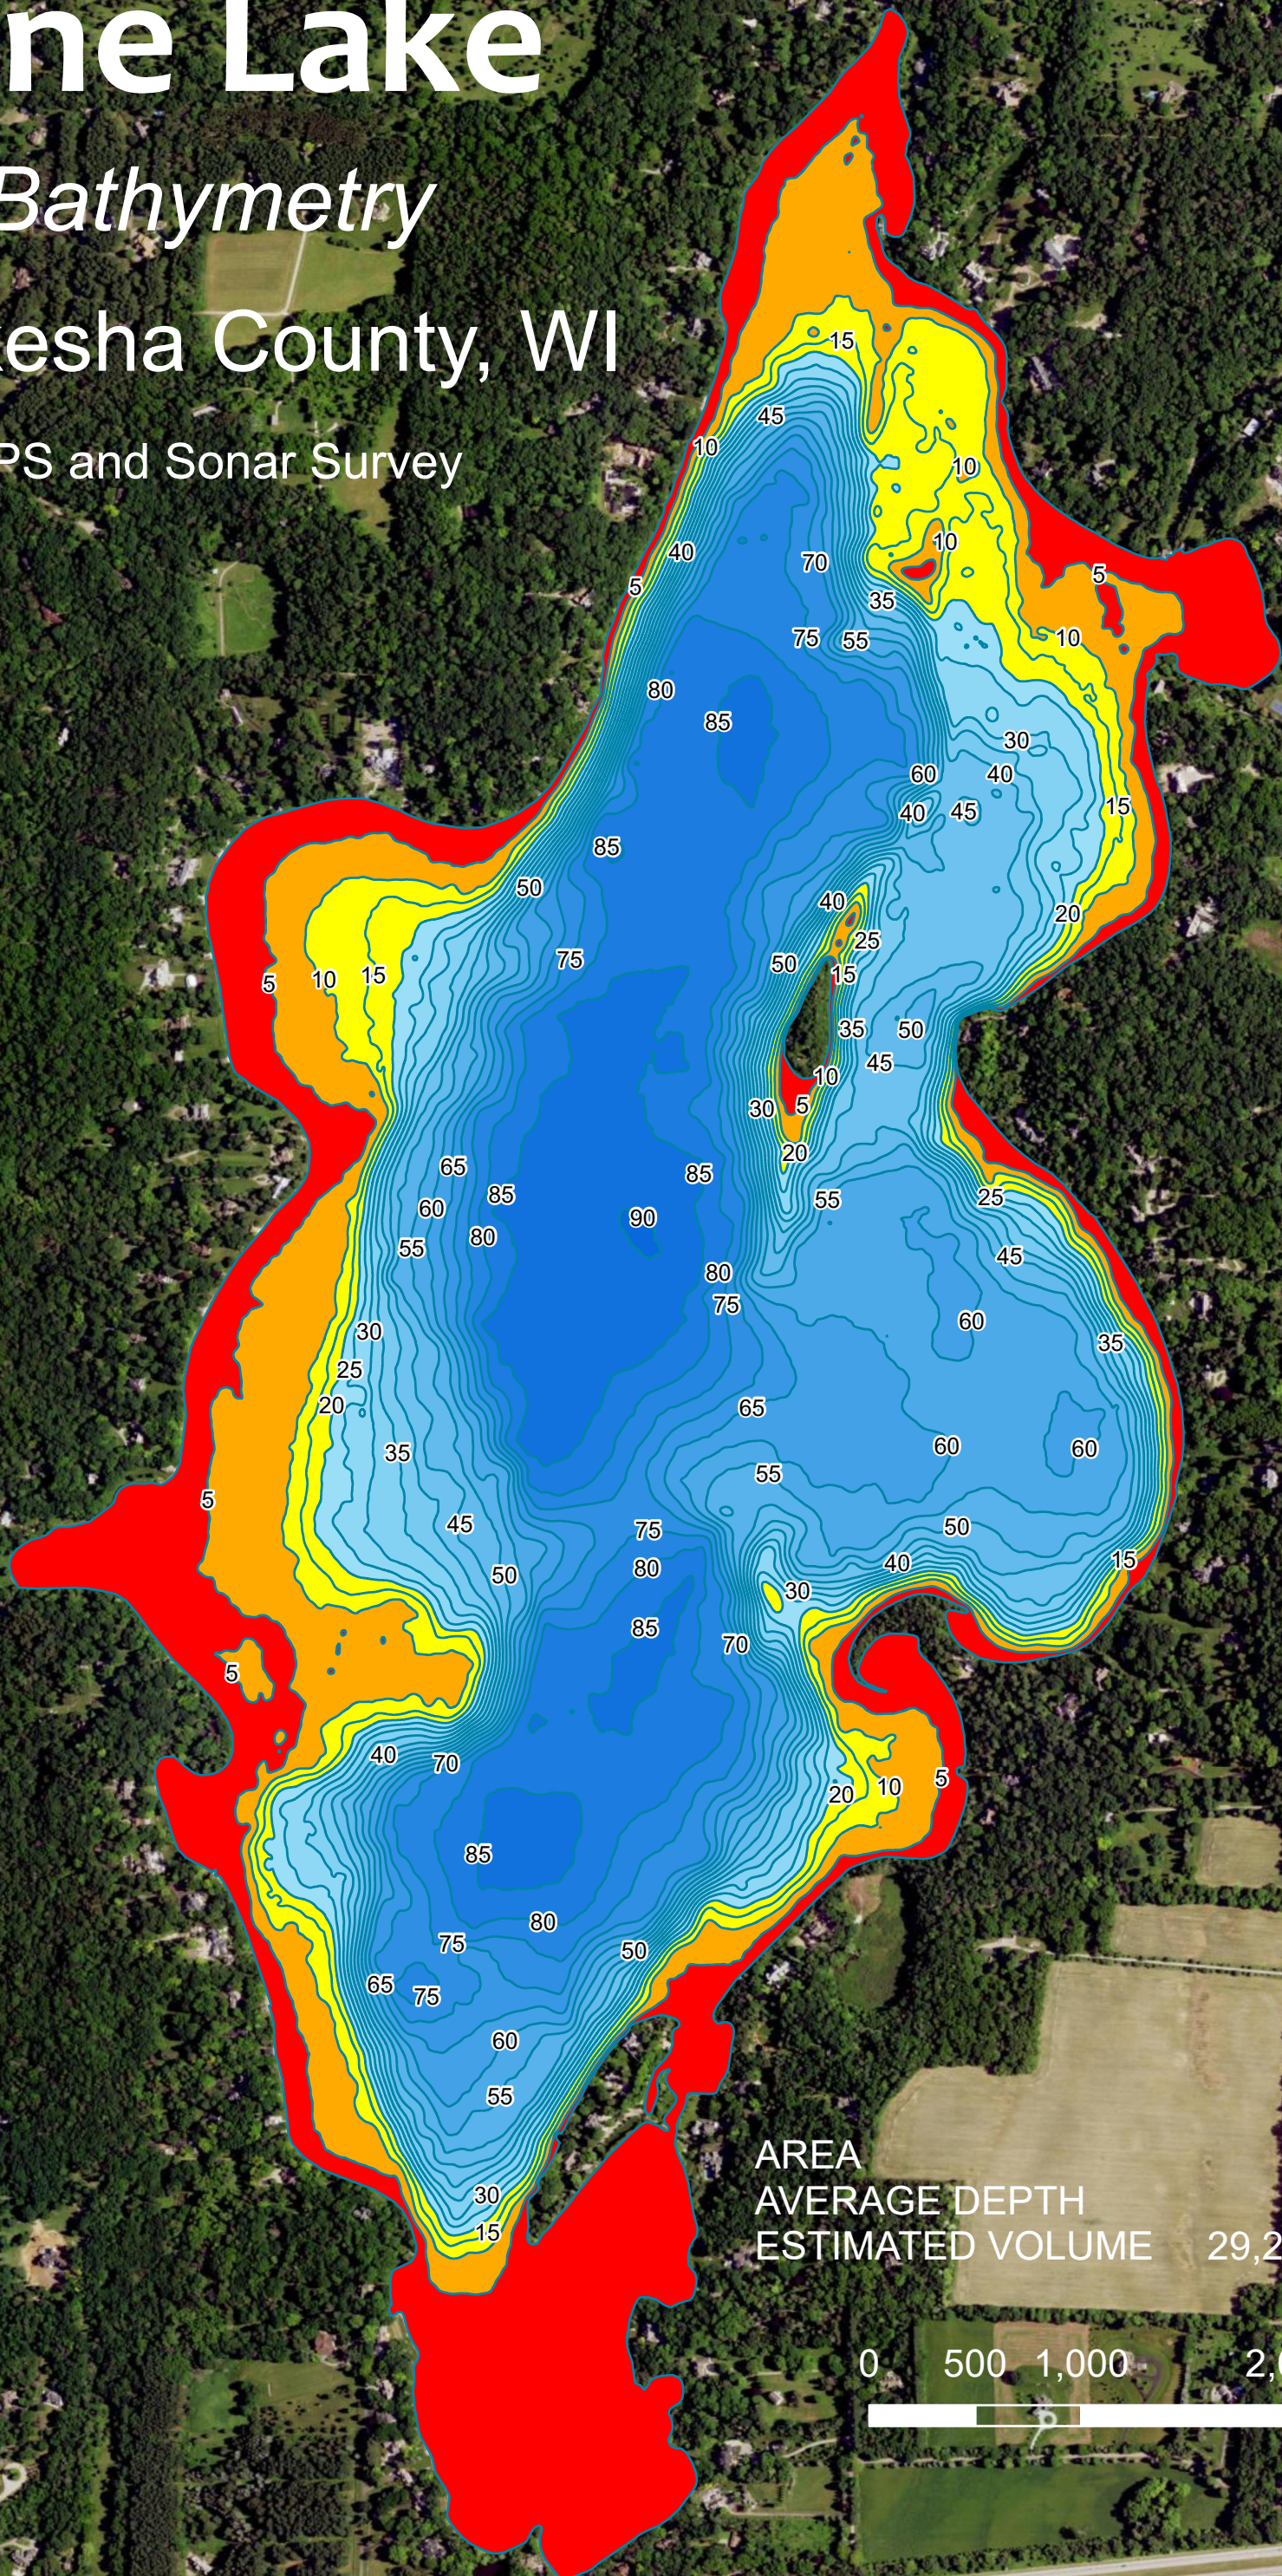

Pine Lake

Bathymetry

Waukesha County, WI

GPS and Sonar Survey

Depth (ft)

AREA	727.5 Acres
AVERAGE DEPTH	40.1 Feet
ESTIMATED VOLUME	29,203. Acre-feet