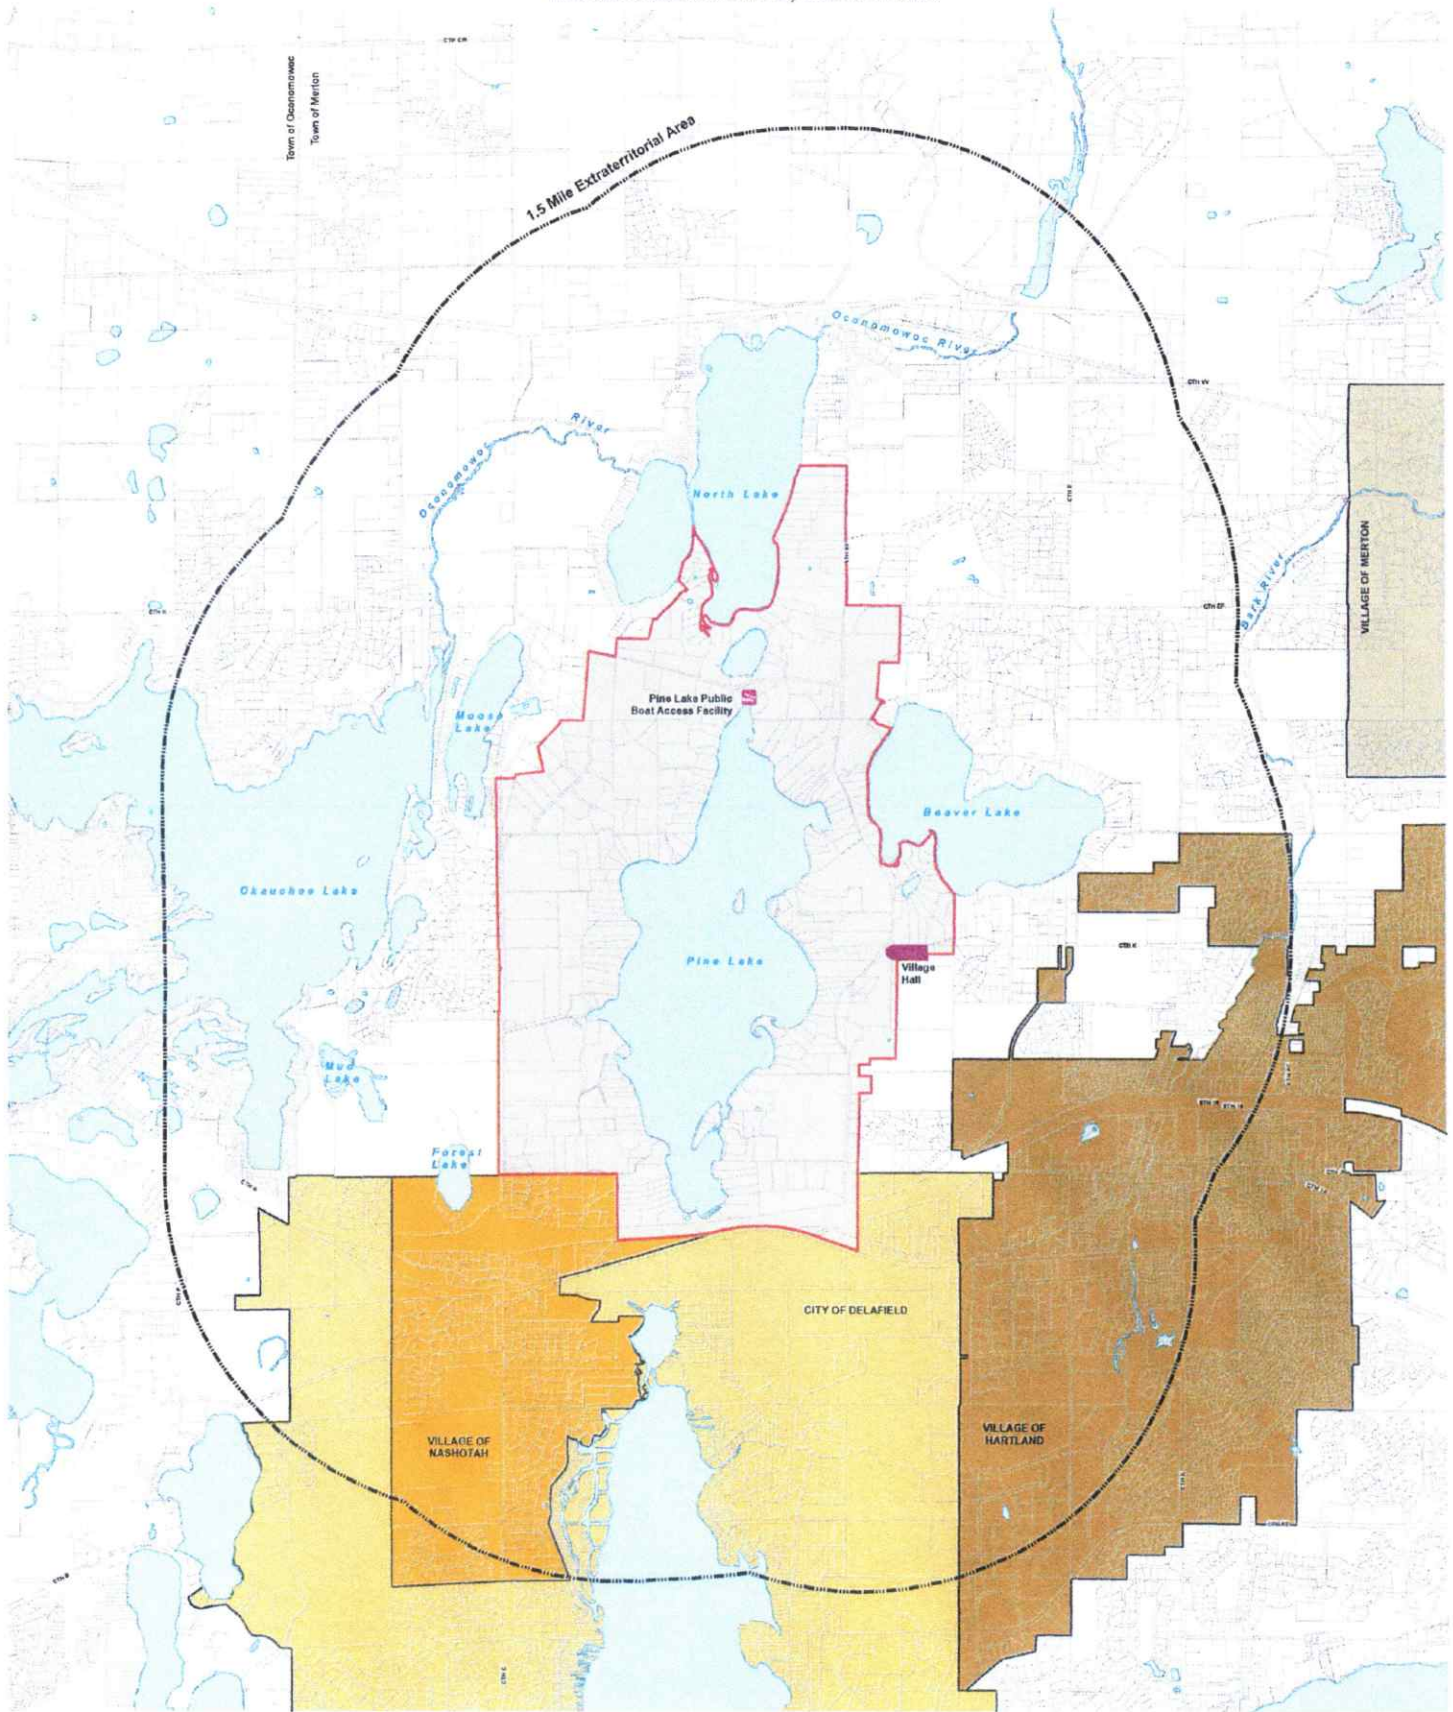

# MAP of the VILLAGE OF CHENEQUA

WAUKESHA COUNTY, WISCONSIN

- Legend**
- Village of Chenequa
  - 1.5 Mile Extraterritorial Area
  - Village Hall